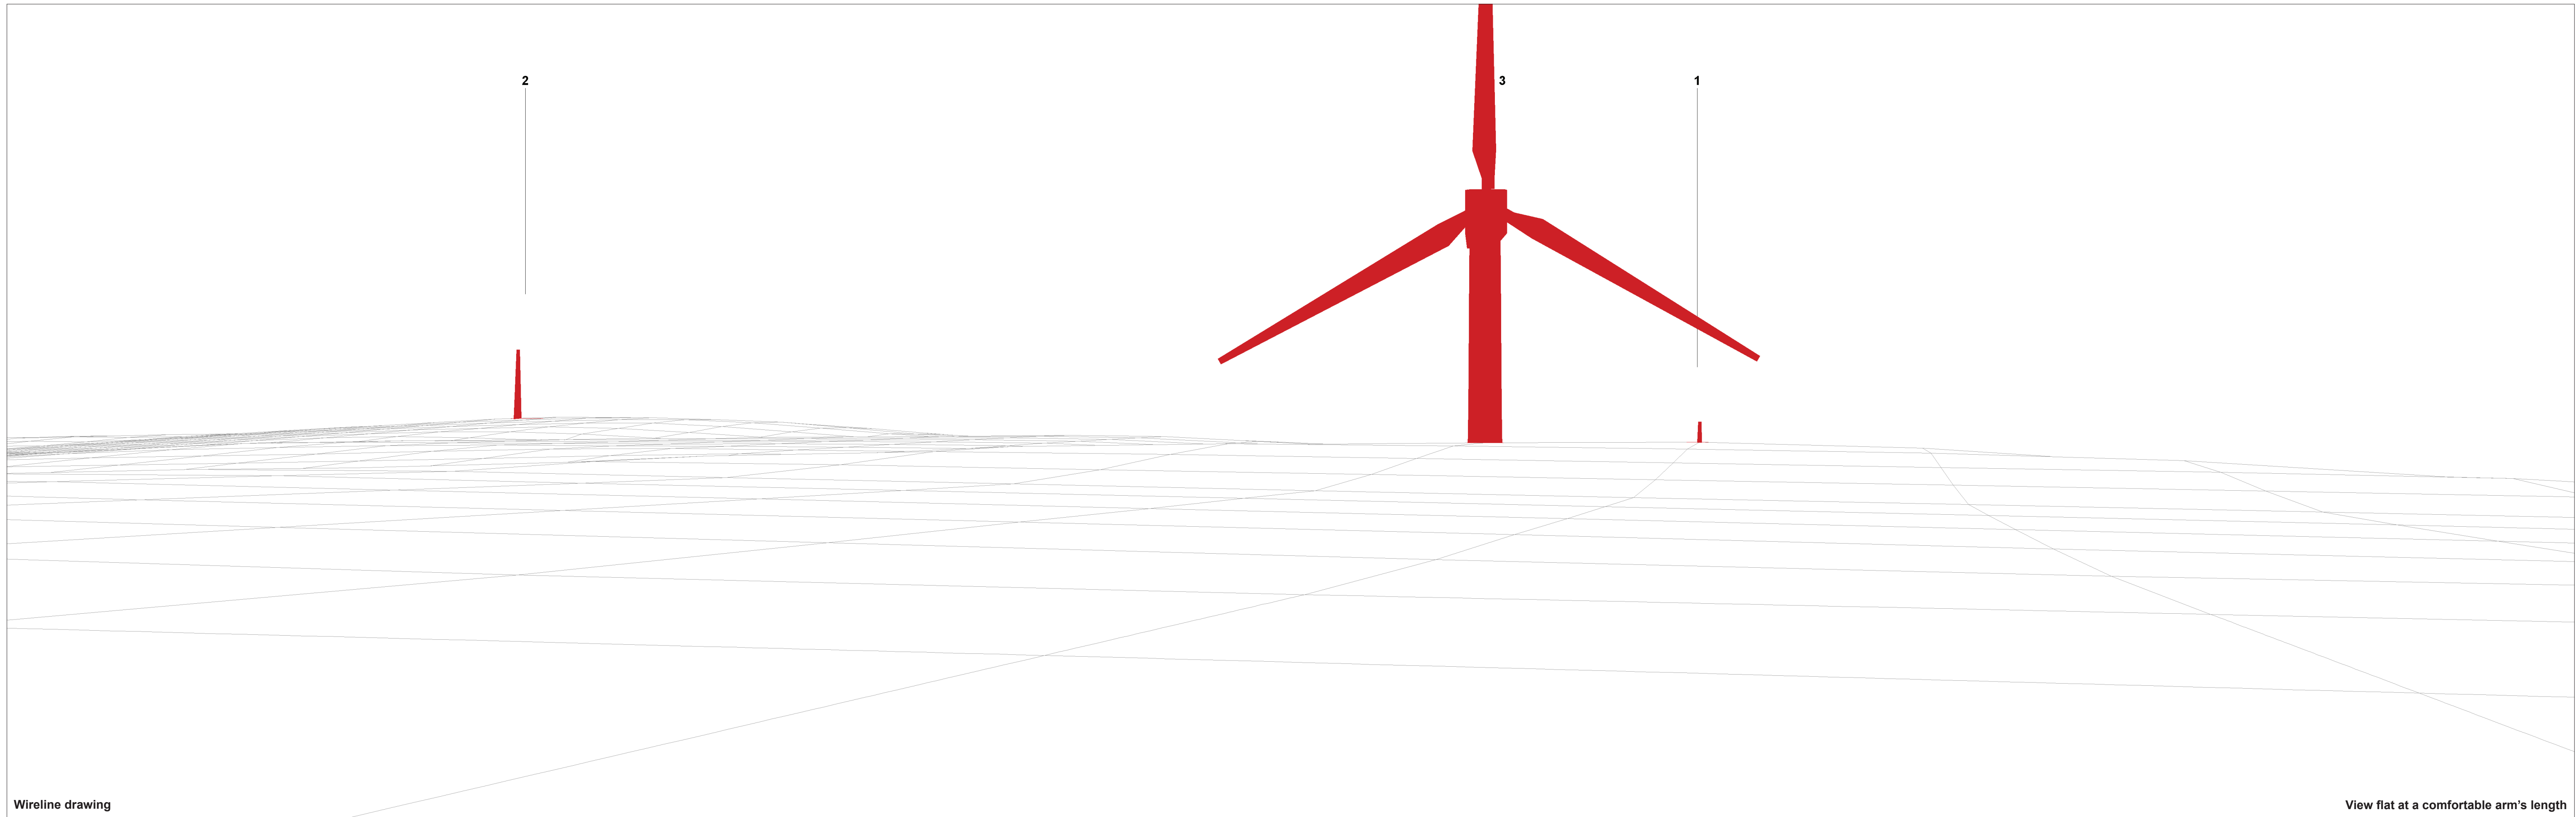

Wireline drawing

View flat at a comfortable arm's length

OS reference: 329671 E 1026814 N
Eye level: 49.7m AOD
Direction of view: 24.5°
Nearest turbine: 0.57 km

Horizontal field of view: 53.5° (planar projection)
Principal distance: 812.5 mm
Paper size: 841 x 297 mm
Correct printed image size: 820 x 260 mm

Figure: 6.4.16a
RVAA Viewpoint 16: Nisthouse
Nisthill Wind Farm

© Crown copyright. All rights reserved (2022). Licence number 0100031673

OS reference: 329671 E 1026814 N
Eye level: 49.7m AOD
Direction of view: 78°
Nearest turbine: 0.57 km

Horizontal field of view: 53.5° (planar projection)
Principal distance: 812.5 mm
Paper size: 841 x 297 mm
Correct printed image size: 820 x 260 mm

Figure: 6.4.16b
RVAA Viewpoint 16: Nisthouse
Nisthill Wind Farm
© Crown copyright. All rights reserved (2022). Licence number 0100031673