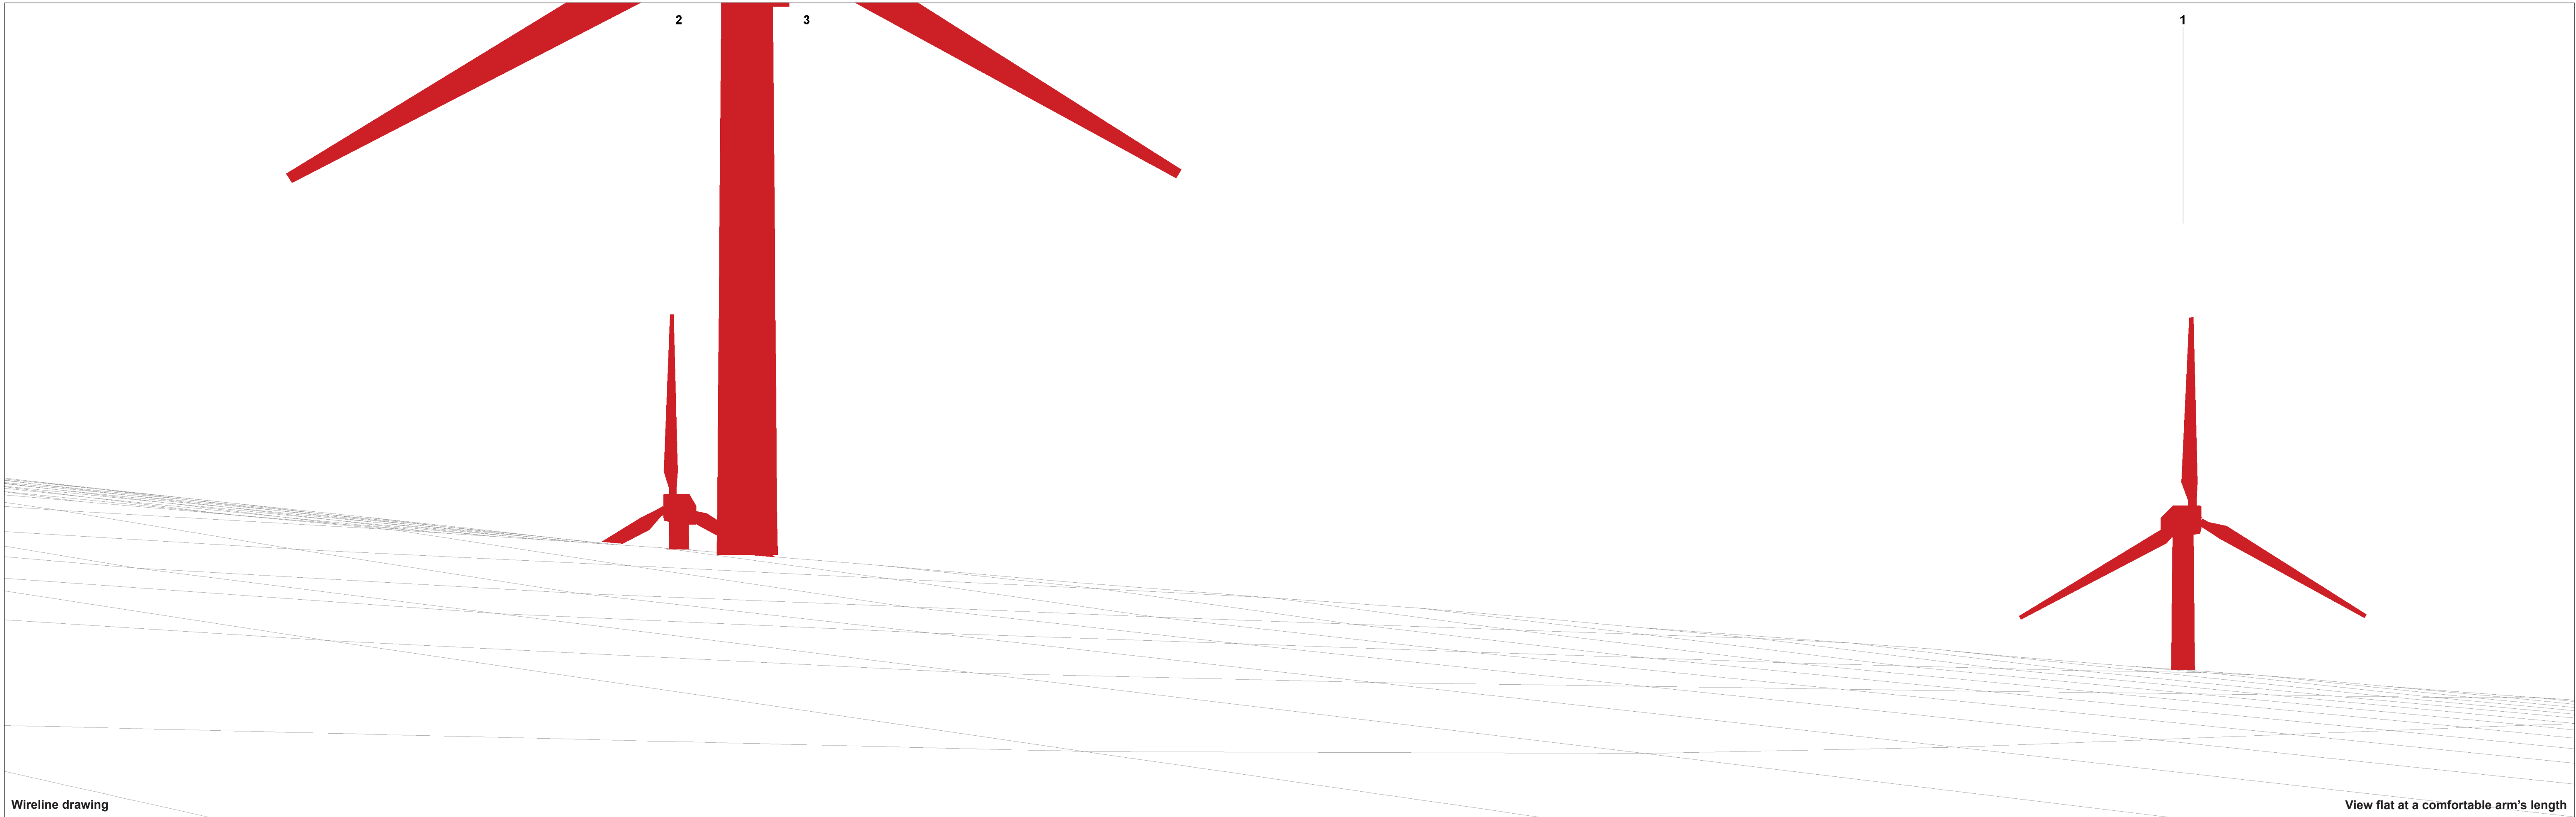

4

Wireline drawing

View flat at a comfortable arm's length

OS reference: 330034 E 1026607 N  
Eye level: 62.3m AOD  
Direction of view: 2°  
Nearest turbine: 0.4 km

Horizontal field of view: 53.5° (planar projection)  
Principal distance: 812.5 mm  
Paper size: 841 x 297 mm  
Correct printed image size: 820 x 260 mm

Figure: 6.4.17a  
RVAA Viewpoint 17: Mucklehouse  
Nisthill Wind Farm

© Crown copyright, All rights reserved (2022). Licence number 0100031673

Wireline drawing

View flat at a comfortable arm's length

OS reference: 330034 E 1026607 N  
 Eye level: 62.3m AOD  
 Direction of view: 55.5°  
 Nearest turbine: 0.4 km

Horizontal field of view: 53.5° (planar projection)  
 Principal distance: 812.5 mm  
 Paper size: 841 x 297 mm  
 Correct printed image size: 820 x 260 mm

Figure: 6.4.17b  
 RVAA Viewpoint 17: Mucklehouse  
 Nisthill Wind Farm  
 © Crown copyright. All rights reserved (2022). Licence number 0100031673