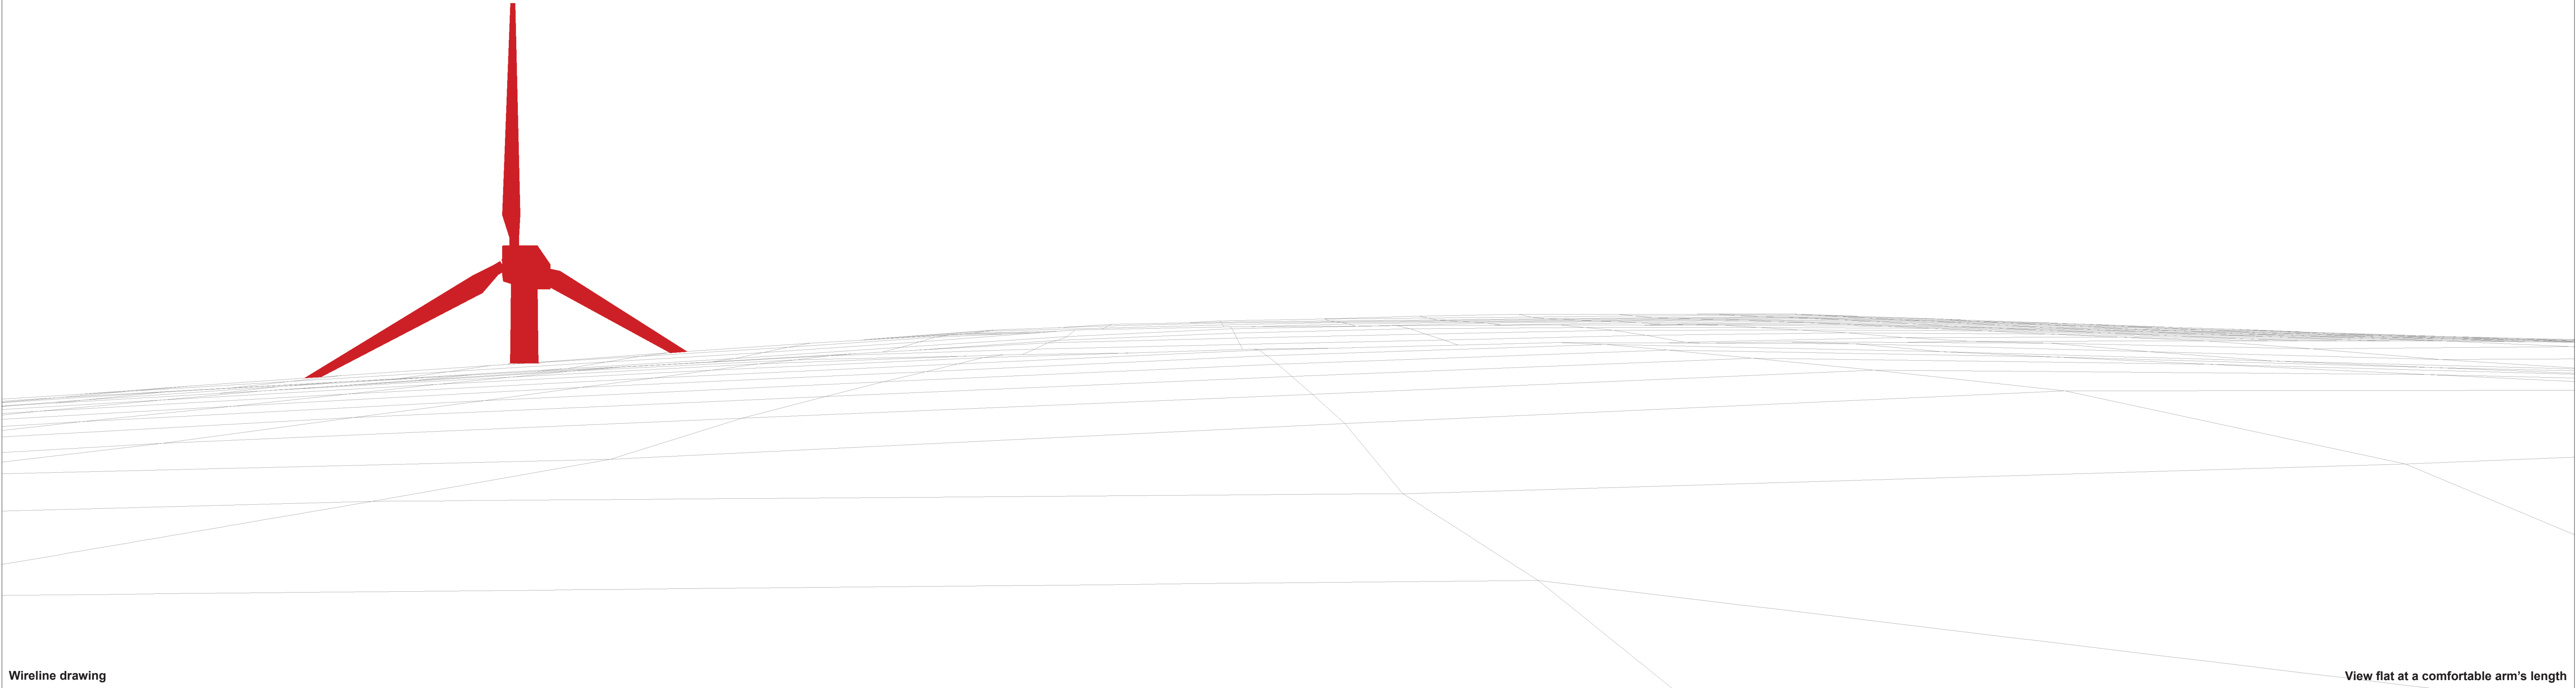

4

Wireline drawing

View flat at a comfortable arm's length

OS reference: 330018 E 1026575 N
Eye level: 58.2m AOD
Direction of view: 2°
Nearest turbine: 0.44 km

Horizontal field of view: 53.5° (planar projection)
Principal distance: 812.5 mm
Paper size: 841 x 297 mm
Correct printed image size: 820 x 260 mm

Figure: 6.4.18a
RVAA Viewpoint 18: Hundland
Nisthill Wind Farm