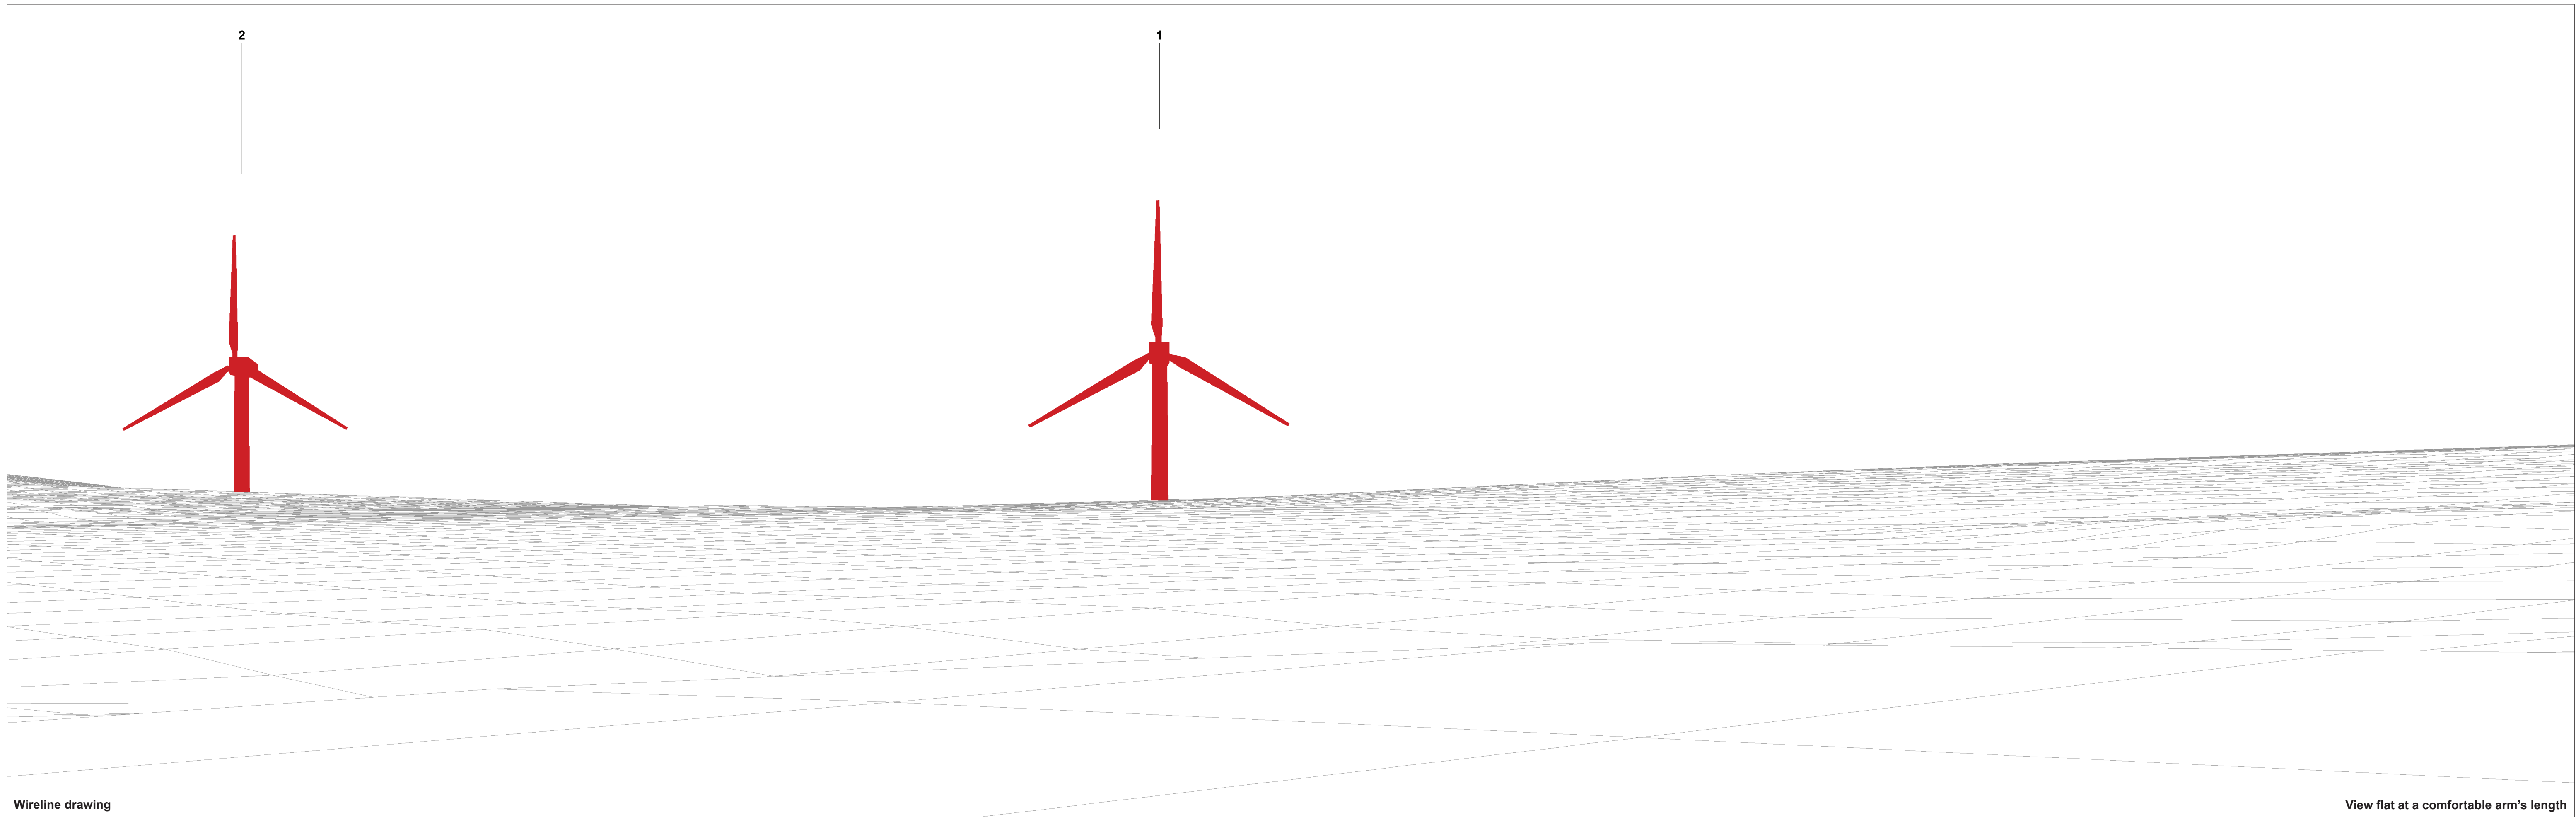

Figure: 6.4.28a
RVAA Viewpoint 28: Skesquoy
Nisthill Wind Farm

Wireline drawing

View flat at a comfortable arm's length

OS reference:	330267 E 1025818 N	Horizontal field of view:	53.5° (planar projection)
Eye level:	39.8m AOD	Principal distance:	812.5 mm
Direction of view:	39.5°	Paper size:	841 x 297 mm
Nearest turbine:	1.08 km	Correct printed image size:	820 x 260 mm

Figure: 6.4.28b
RVAA Viewpoint 28: Skesquoy
Nisthill Wind Farm