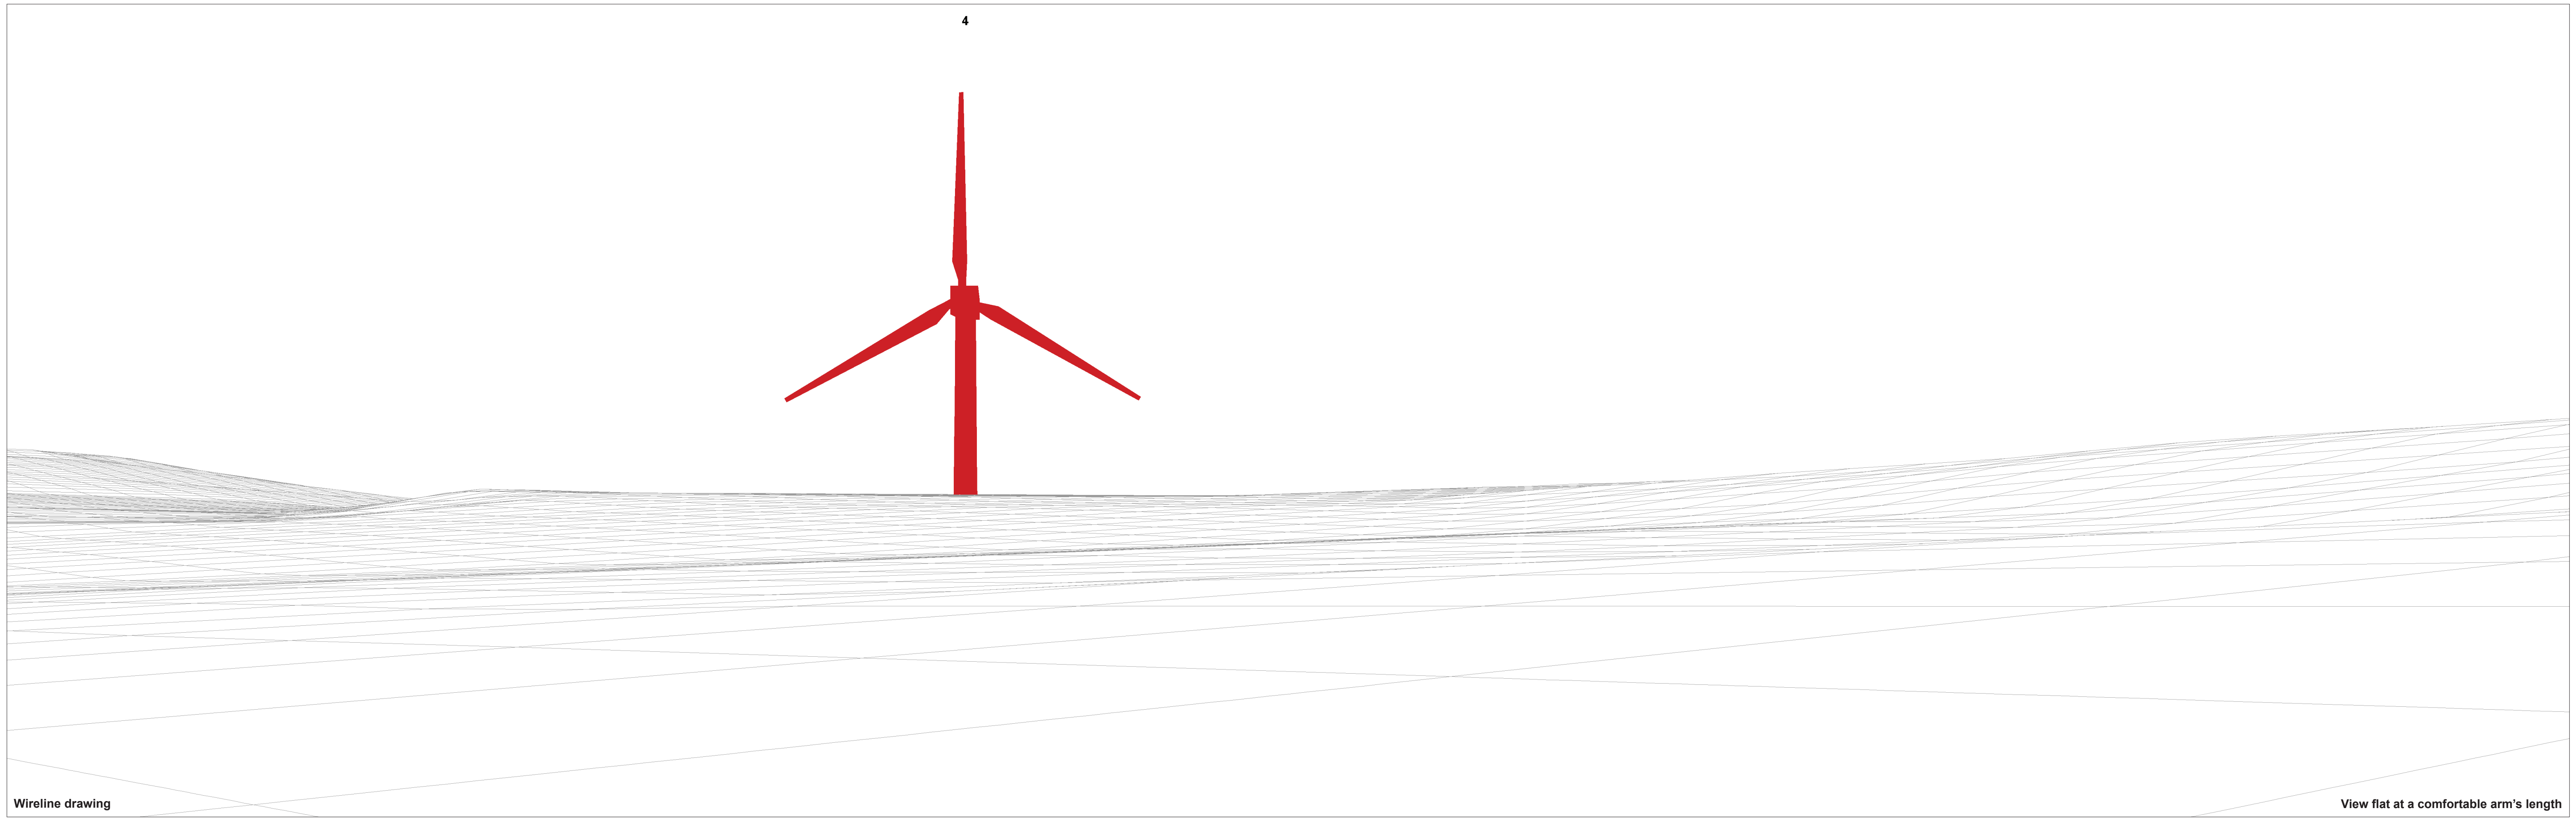

Wireline drawing

View flat at a comfortable arm's length

OS reference: 330335 E 1028196 N
 Eye level: 51.9m AOD
 Direction of view: 166°
 Nearest turbine: 0.89 km

Horizontal field of view: 53.5° (planar projection)
 Principal distance: 812.5 mm
 Paper size: 841 x 297 mm
 Correct printed image size: 820 x 260 mm

Figure: 6.4.4a
 RVAA Viewpoint 4: Lochside Cottage
 Nisthill Wind Farm
© Crown copyright. All rights reserved (2022). Licence number 0100031673

4

Wireline drawing

View flat at a comfortable arm's length

OS reference:	330335 E 1028196 N	Horizontal field of view:	53.5° (planar projection)
Eye level:	51.9m AOD	Principal distance:	812.5 mm
Direction of view:	219.5°	Paper size:	841 x 297 mm
Nearest turbine:	0.89 km	Correct printed image size:	820 x 260 mm