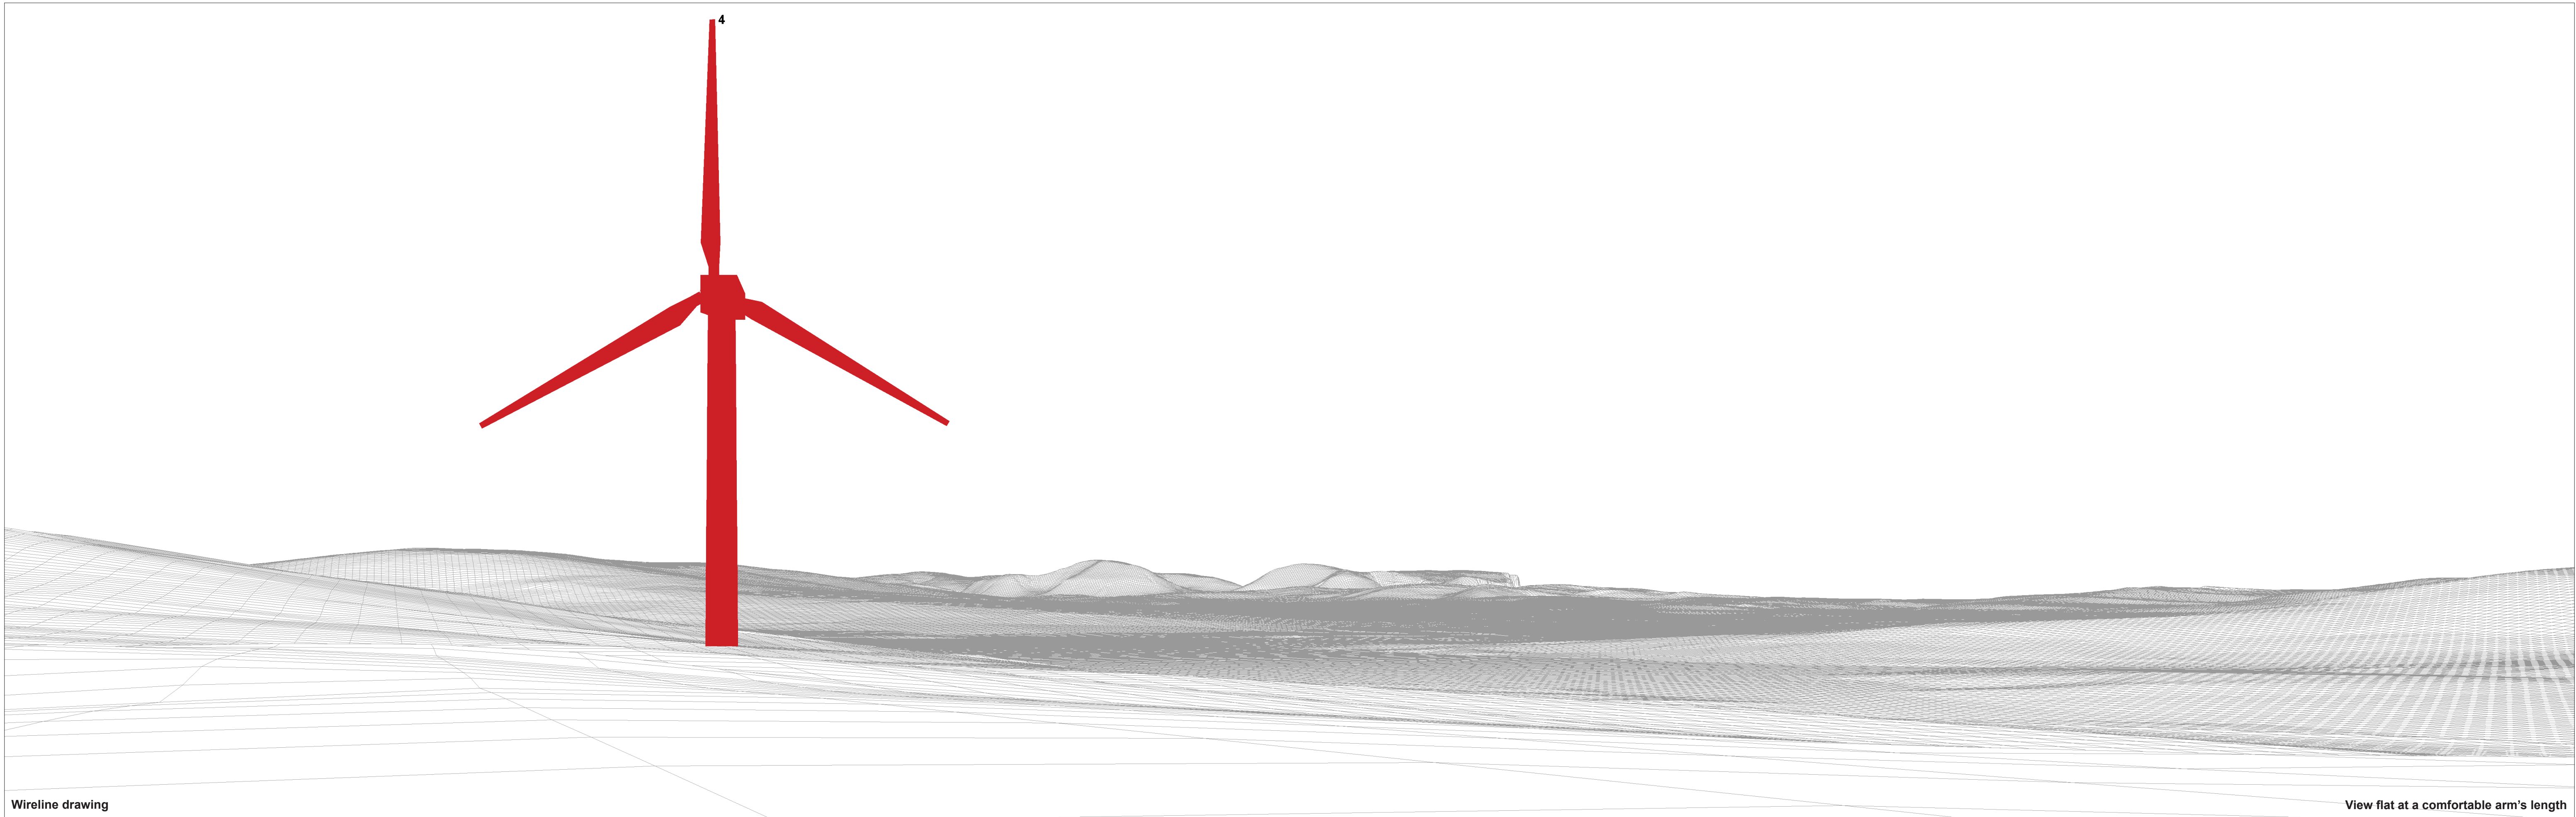

Wireline drawing

View flat at a comfortable arm's length

OS reference: 329903 E 1028121 N
Eye level: 76.8m AOD
Direction of view: 146°
Nearest turbine: 0.76 km

Horizontal field of view: 53.5° (planar projection)
Principal distance: 812.5 mm
Paper size: 841 x 297 mm
Correct printed image size: 820 x 260 mm

Figure: 6.4.5a
RVAA Viewpoint 5: Stoney Milders
Nisthill Wind Farm

© Crown copyright. All rights reserved (2022). Licence number 0100031673

Wireline drawing

View flat at a comfortable arm's length

OS reference: 329903 E 1028121 N
Eye level: 76.8m AOD
Direction of view: 199.5°
Nearest turbine: 0.76 km

Horizontal field of view: 53.5° (planar projection)
Principal distance: 812.5 mm
Paper size: 841 x 297 mm
Correct printed image size: 820 x 260 mm

Figure: 6.4.5b
RVAA Viewpoint 5: Stoneymilders
Nisthill Wind Farm
© Crown copyright, All rights reserved (2022). Licence number 0100031673